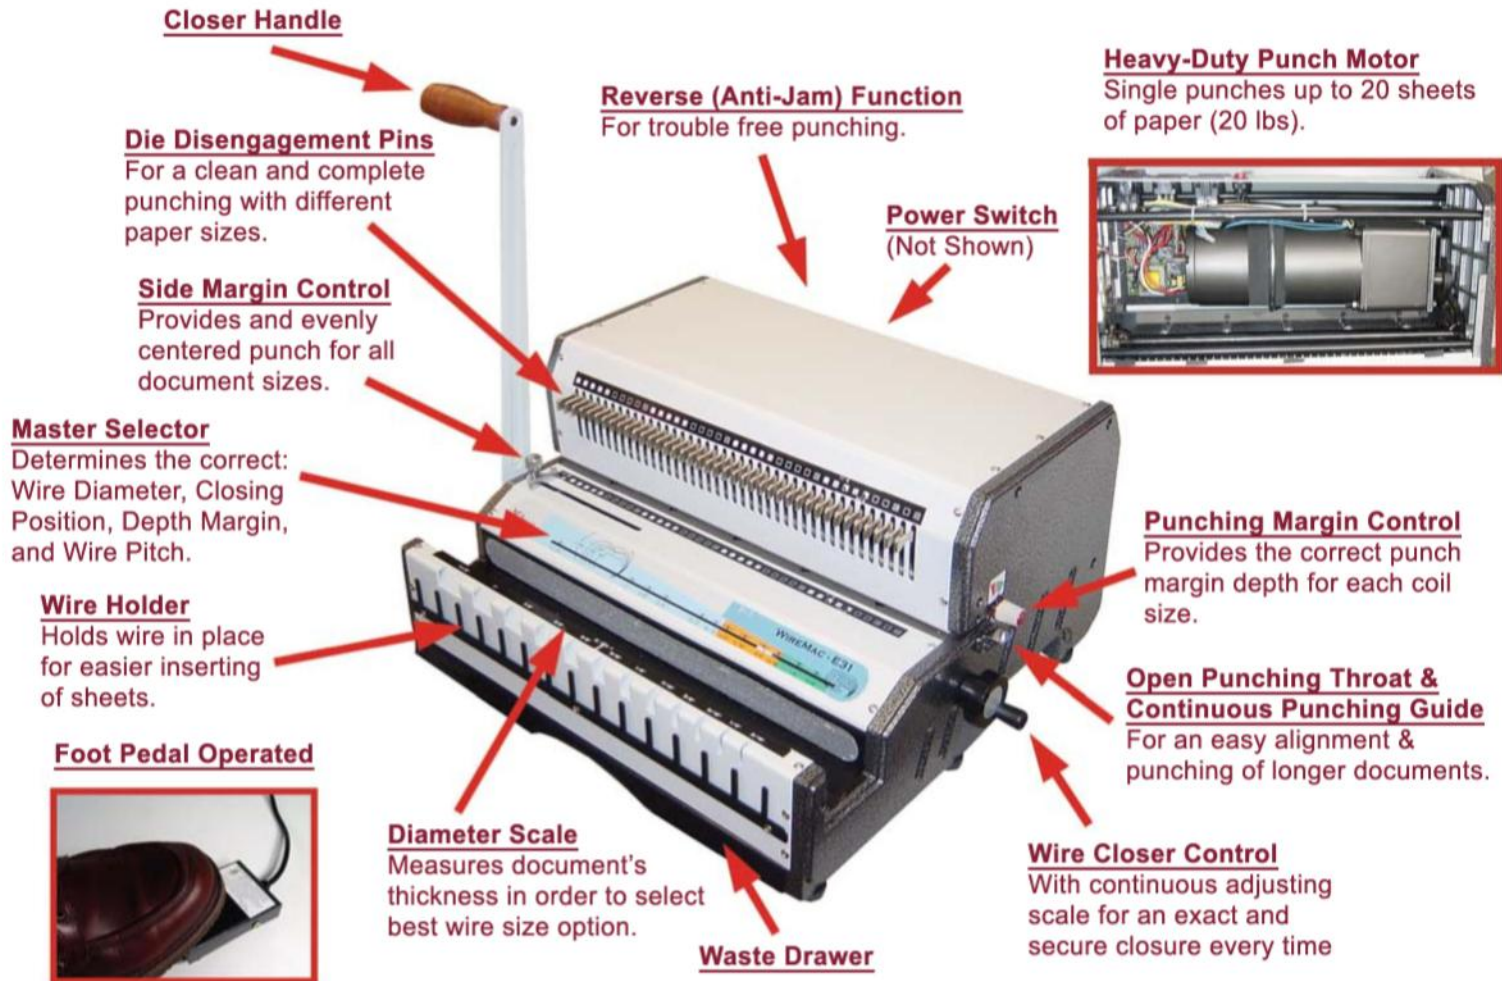

Heavy Duty Electric Punch & Manual Wire Closer

- ◆ FULLY FEATURED
- ◆ RELIABLE
- ◆ EASY TO USE
- ◆ POWERFUL

With its heavy duty punch motor and complete system of functions, Akiles WireMac-E makes wire binding fast, easy, convenient and professional, making it the ideal partner for commercial volume workloads.

WireMac-E Features

MODEL:	WIREMAC-E31	WIREMAC-E21
PITCH:	3:1, 3 holes per inch	2:1, 2 holes per inch
BINDING CAPACITY:	3/16" - 9/16"	5/8" - 1-1/4"
PUNCH LENGTH:	14" with open throat for longer documents	
HOLE PUNCH:	Square 4mm x 4mm	Rectangular 4mm x 5.5mm
DISENGAGING DIES:	All 40 dies	All 53 dies
PUNCHING:	ELECTRIC	
SINGLE PUNCHING CAPACITY:	Up to 20 sheets (20 lbs paper)	
WEIGHT & VOLUME:	72 lbs & 2.92 CbFt	
WARRANTY:	One Year	