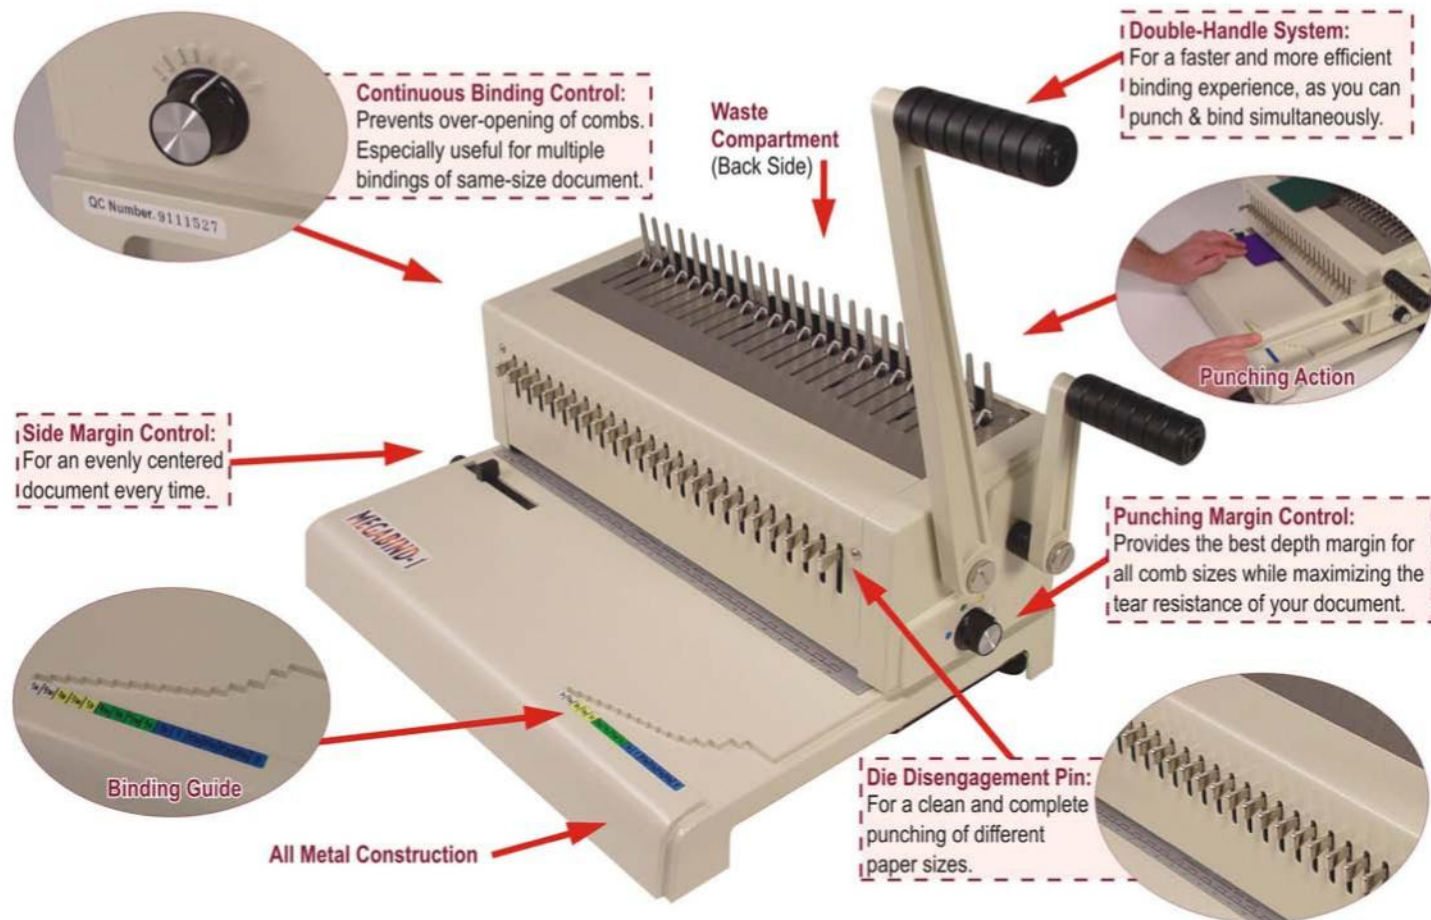

- ◆ **HEAVY-DUTY**
- ◆ **COMPLETE**
- ◆ **EFFECTIVE**
- ◆ **VERSATILE**

**MegaBind-2**  
With built-in Wire Closer!

**MegaBind-1E**  
Electrical Punch!

## Comb Punch & Binding Equipment

The Most Complete Binder In Its Class:  
With All The Extra Features For A Professional And Easy Bind.

### MegaBind SPECIFICATIONS

MODEL:	MegaBind-1	MegaBind-2	MegaBind-1E
PITCH:	Standard Comb Pitch (9/16")		
PUNCH:	Manual	Manual	Electric
PUNCHING LENGTH:	14" (24 dies)		
DISENGAGING DIES:	All 24 Dies		
HOLE PUNCH:	Rectangular (5/16" x 1/8")		
COMB BINDING CAPACITY:	From 3/16" to 2"		
PUNCHING CAPACITY:	Up to 20 sheets (20 Lbs)		Up to 20 sheets (20 Lbs)
SIDE MARGIN CONTROL:	Included		
PUNCHING MARGIN CONTROL:	Included		
CONTINUOUS BINDING CONTROL:	Included		
WIRE CLOSER:	No	Included (up to 9/16")	No
CONSTRUCTION:	Metal		
WEIGHT & VOLUME:	31 lbs & 2.0 CbFt	31 lbs & 2.0 CbFt	40 lbs & 2.5 CbFt
WARRANTY:	One Year		